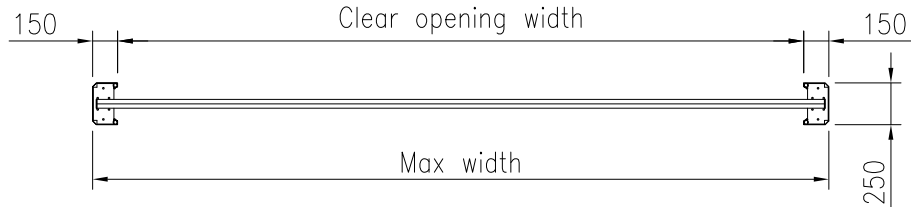

SECTION B-B

CLEAR OPENING WIDTH UP TO 5000 mm
 CLEAR OPENING HEIGHT UP TO 5000 mm

BMPEUROPE
 HIGH SPEED DOORS
 Tel. +39 0173.658312 info@bmpeurope.eu

DOOR MODEL: PACK STD				
OPENING SIZE (W X H)	POWER SUPPLY	SPACE FOR INSTALLATION		
W :	<input type="checkbox"/> 400 V threephase	Right	Left	Top
H :				

FRAME: -
CURTAIN: -
OPTIONS AND NOTES: -

DATE: 30/04/2015	SHEET 1
FILE NAME: PCK_FRM150_ENG.dwg	LAYER A4